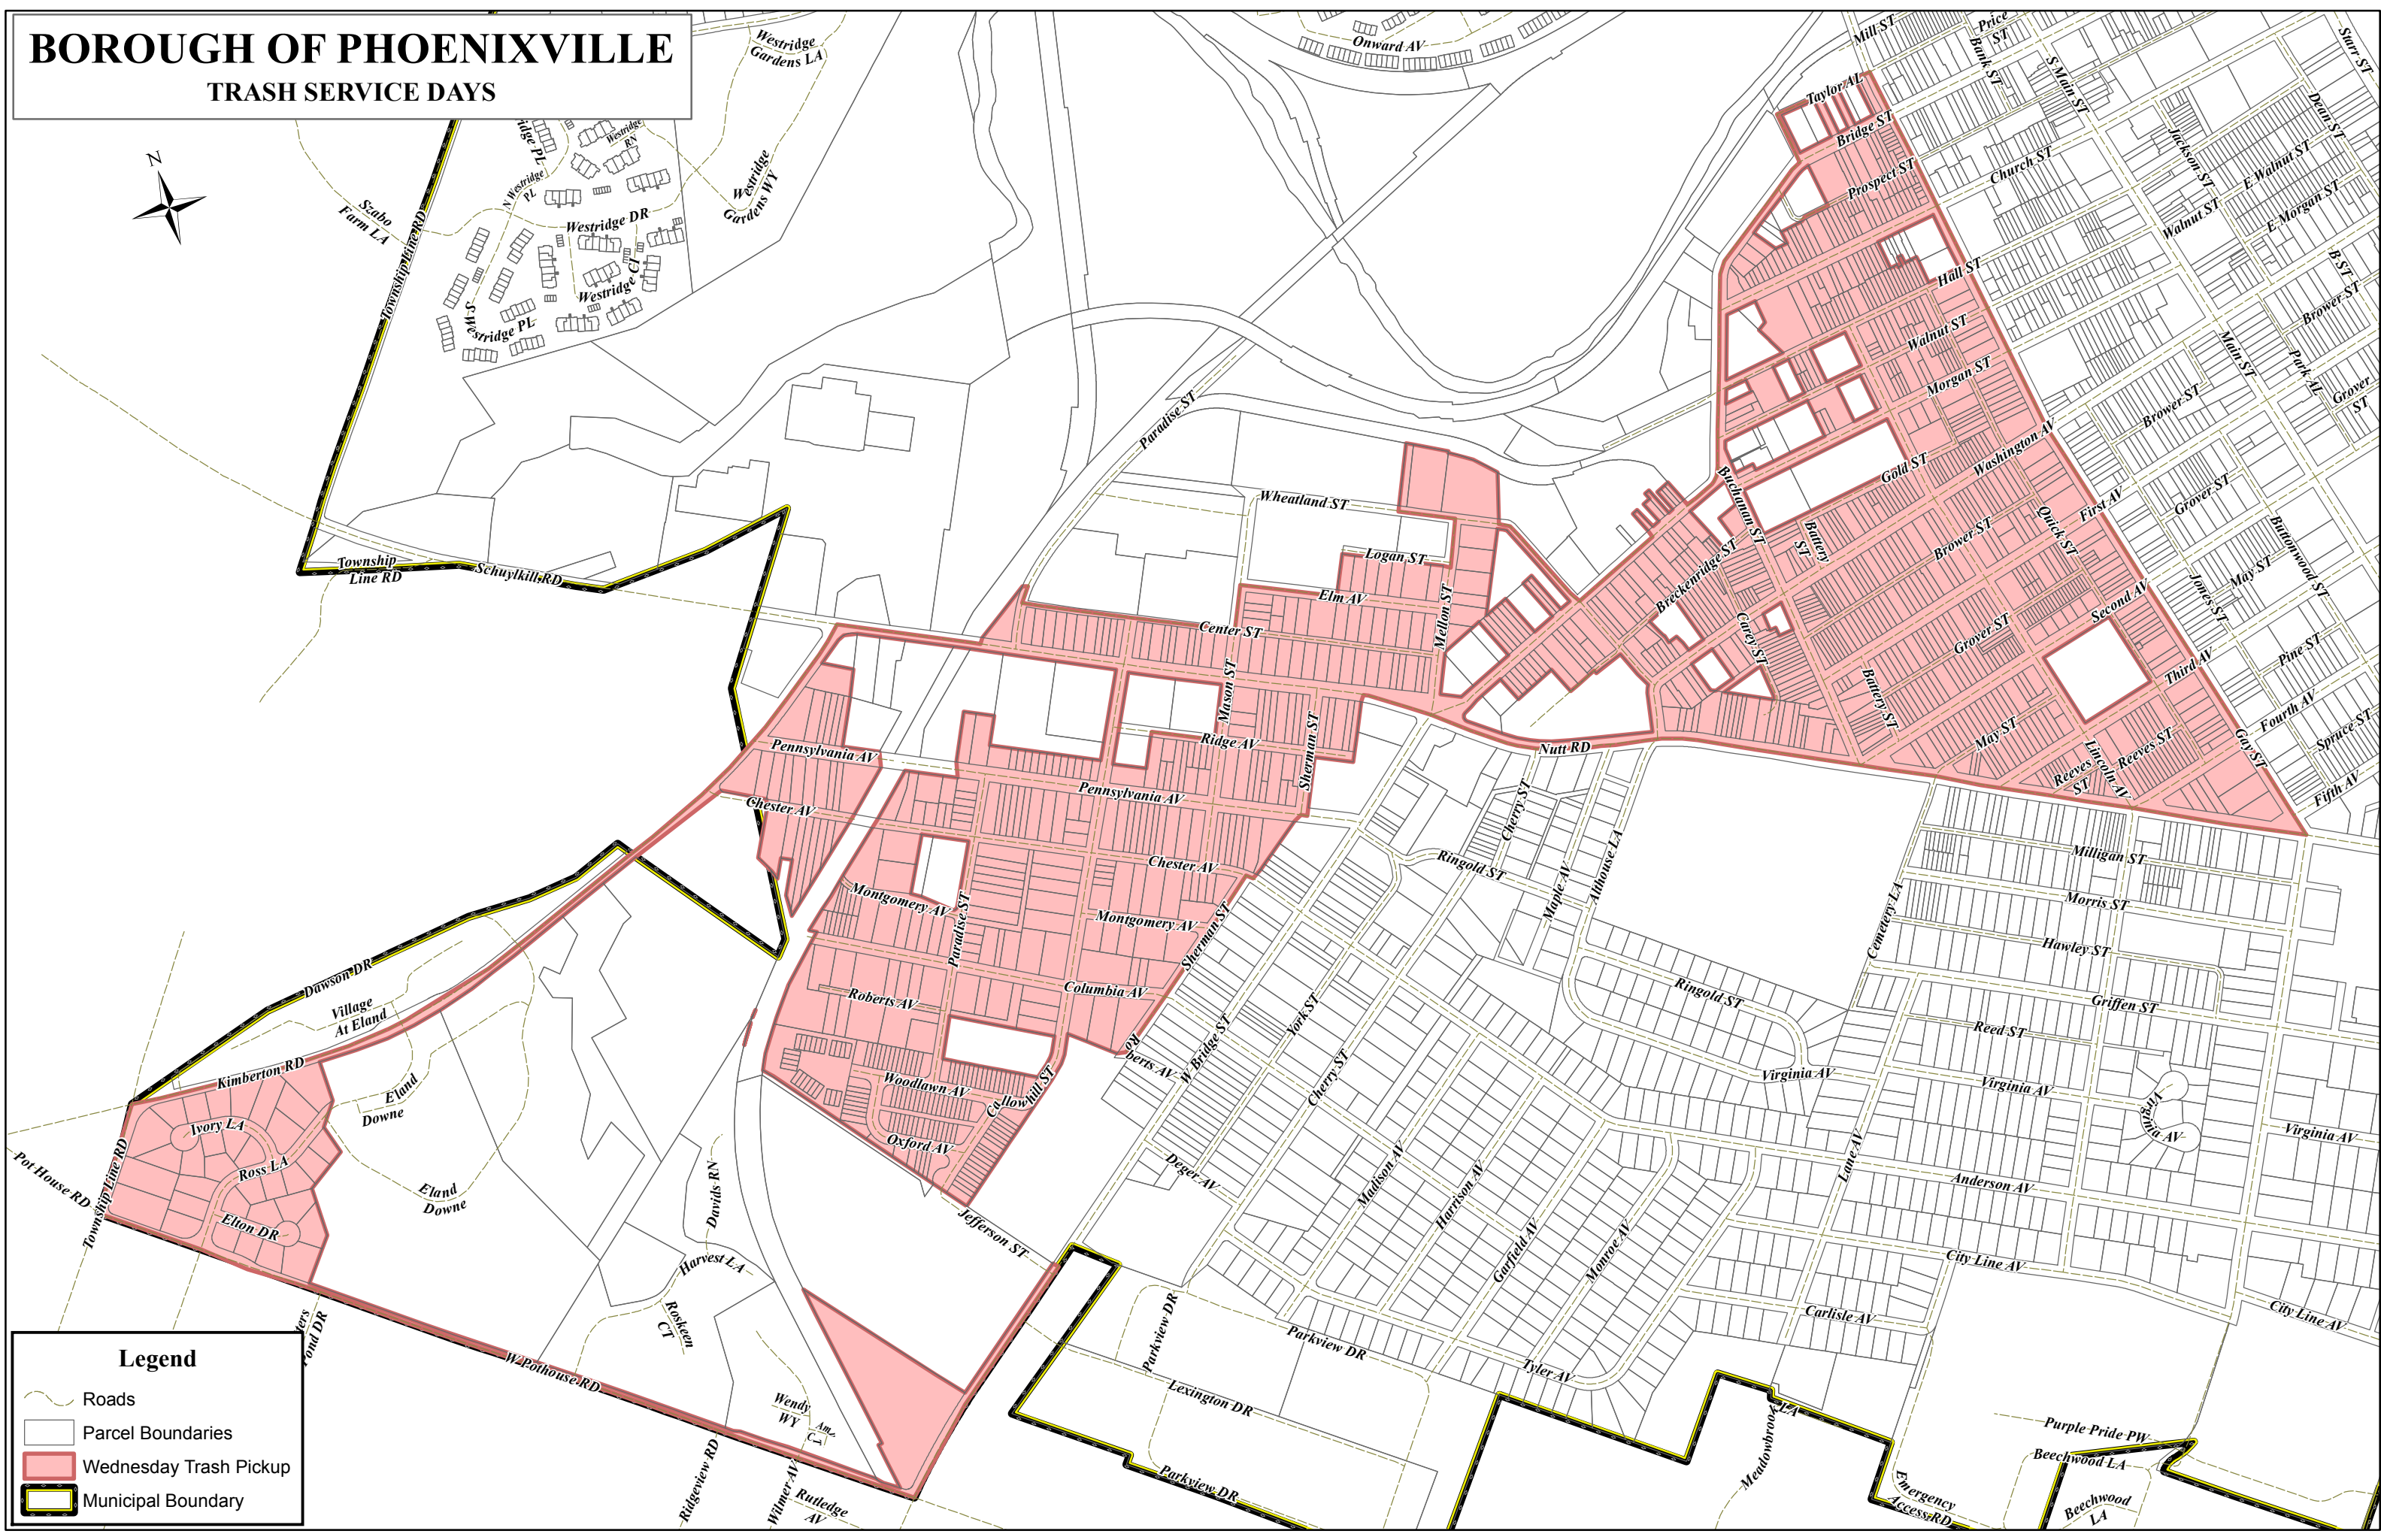

# BOROUGH OF PHOENIXVILLE

## TRASH SERVICE DAYS

**Legend**

- Roads
- Parcel Boundaries
- Wednesday Trash Pickup
- Municipal Boundary