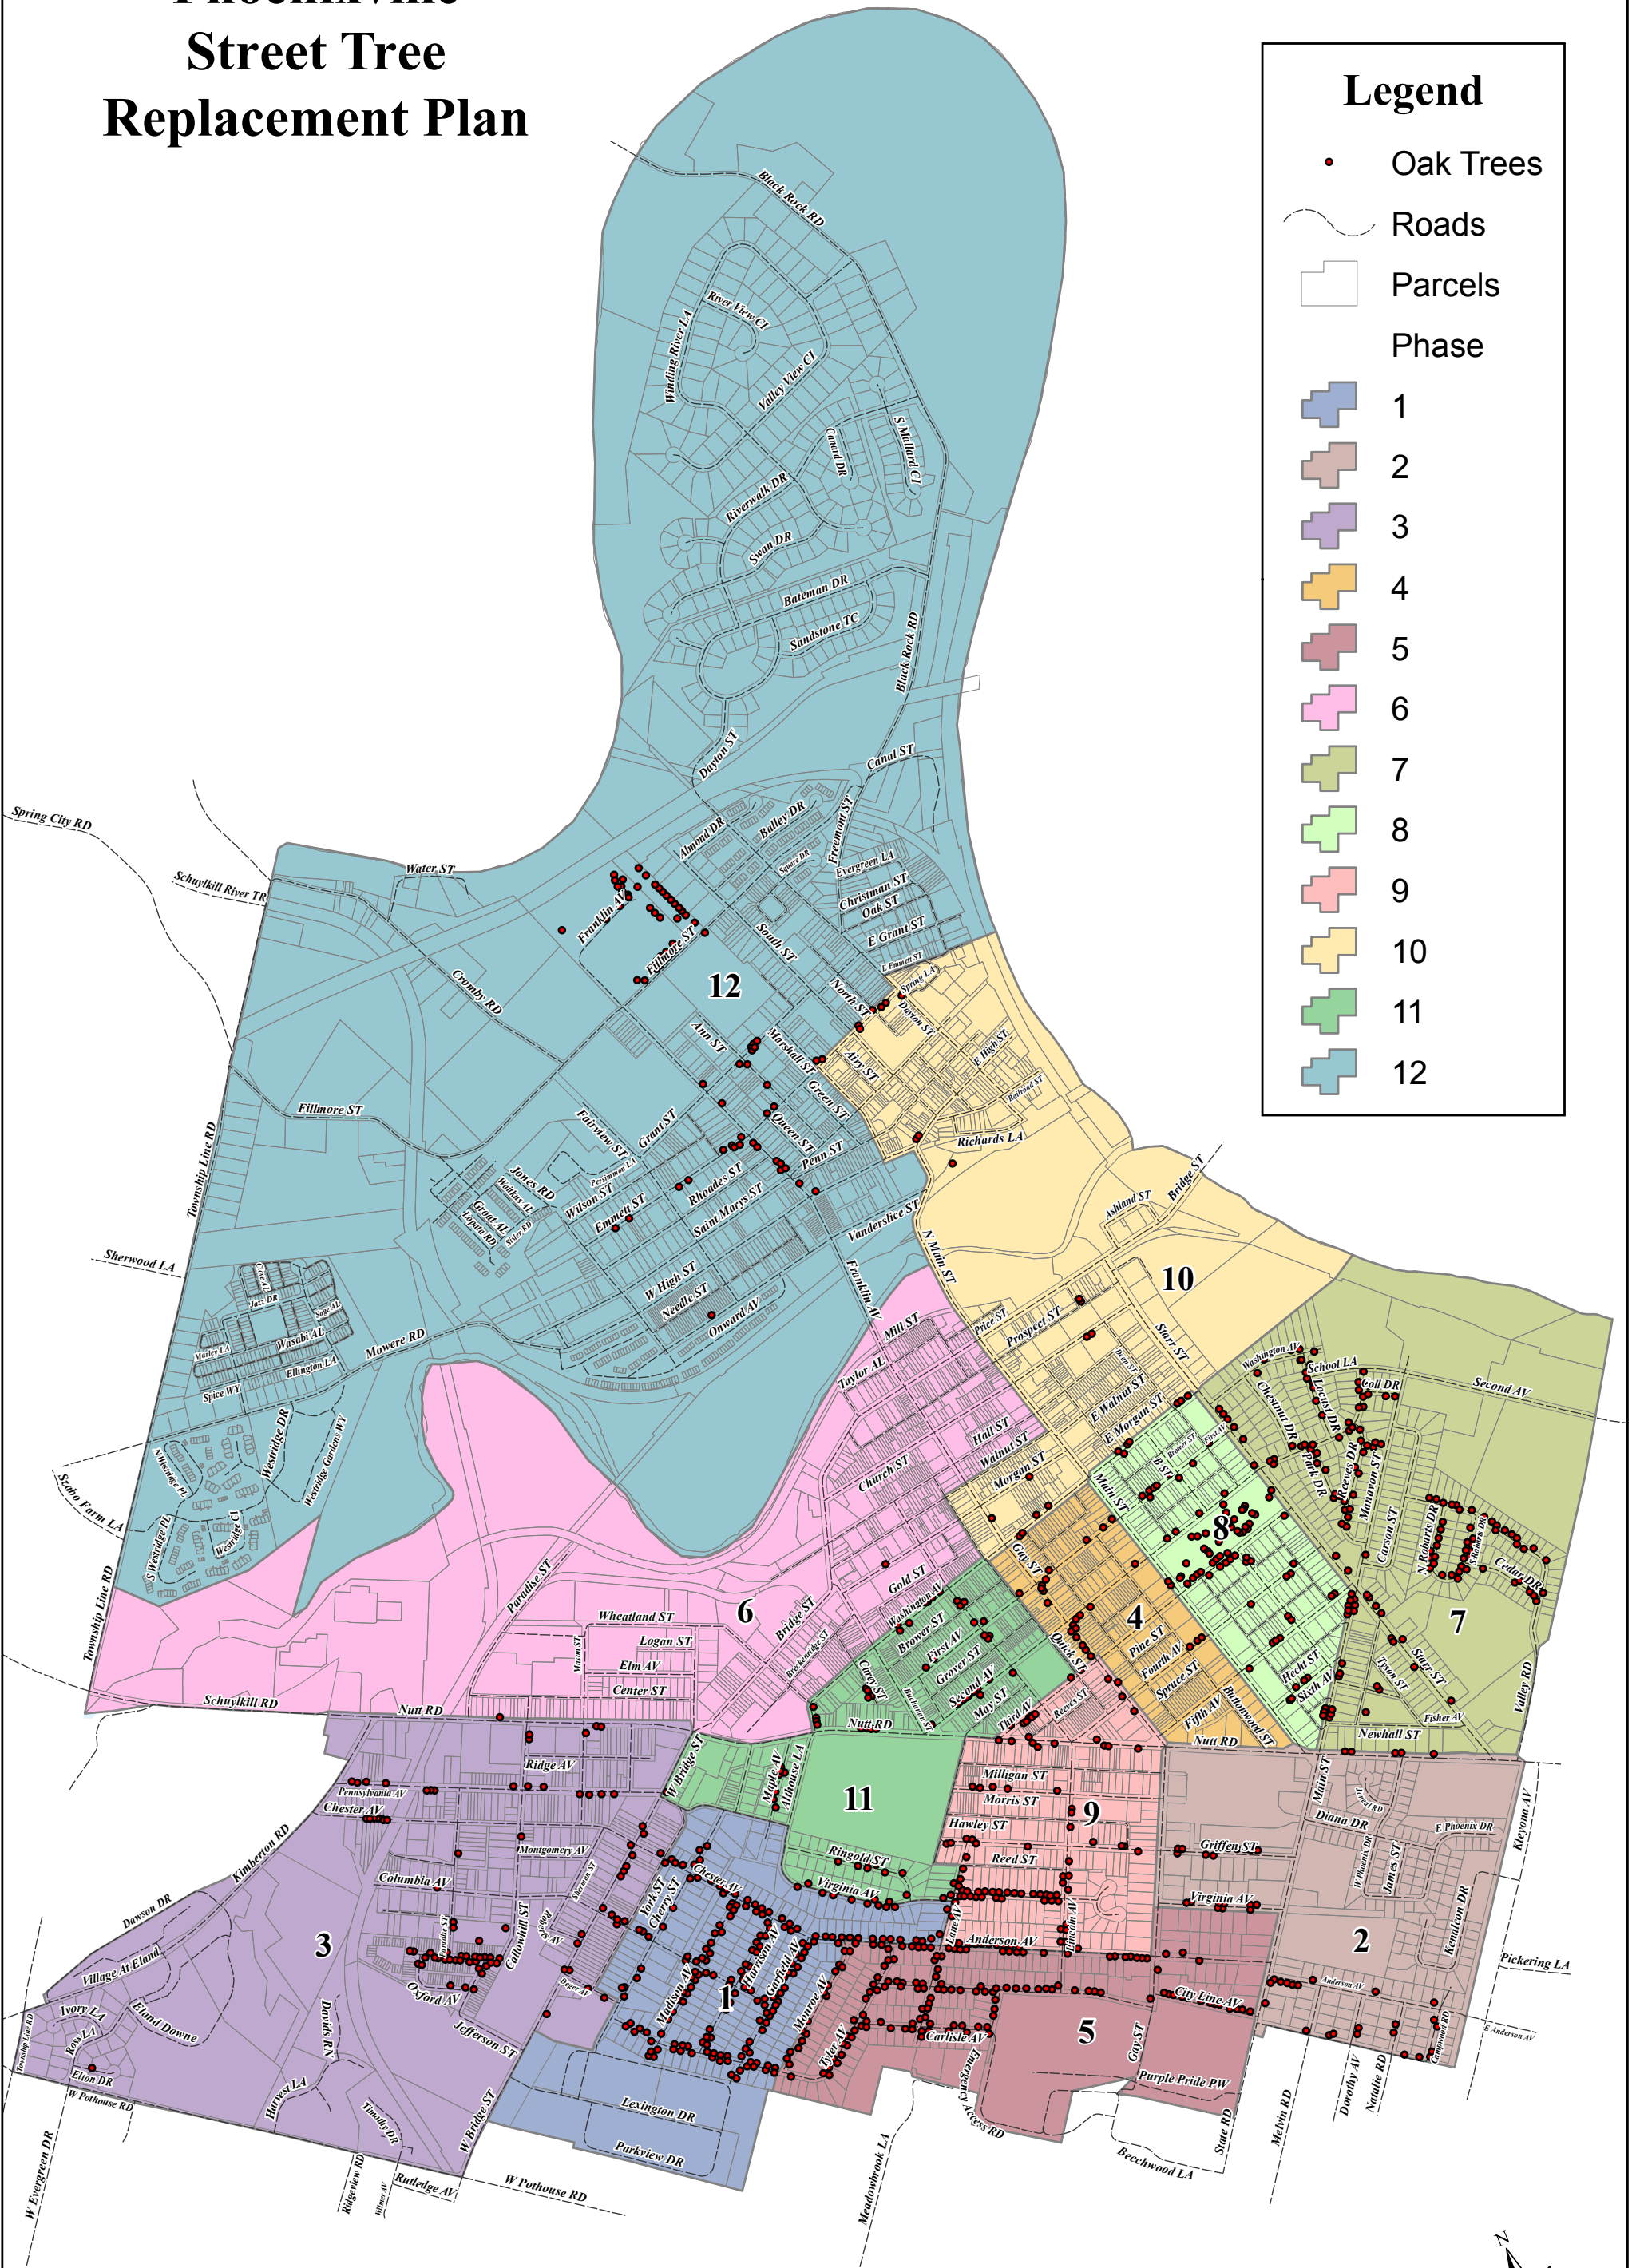

Phoenixville Street Tree Replacement Plan

Legend

- Oak Trees
- Roads
- Parcels
- Phase
- 1
- 2
- 3
- 4
- 5
- 6
- 7
- 8
- 9
- 10
- 11
- 12

1 inch = 1,125 feet

created 9/7/17