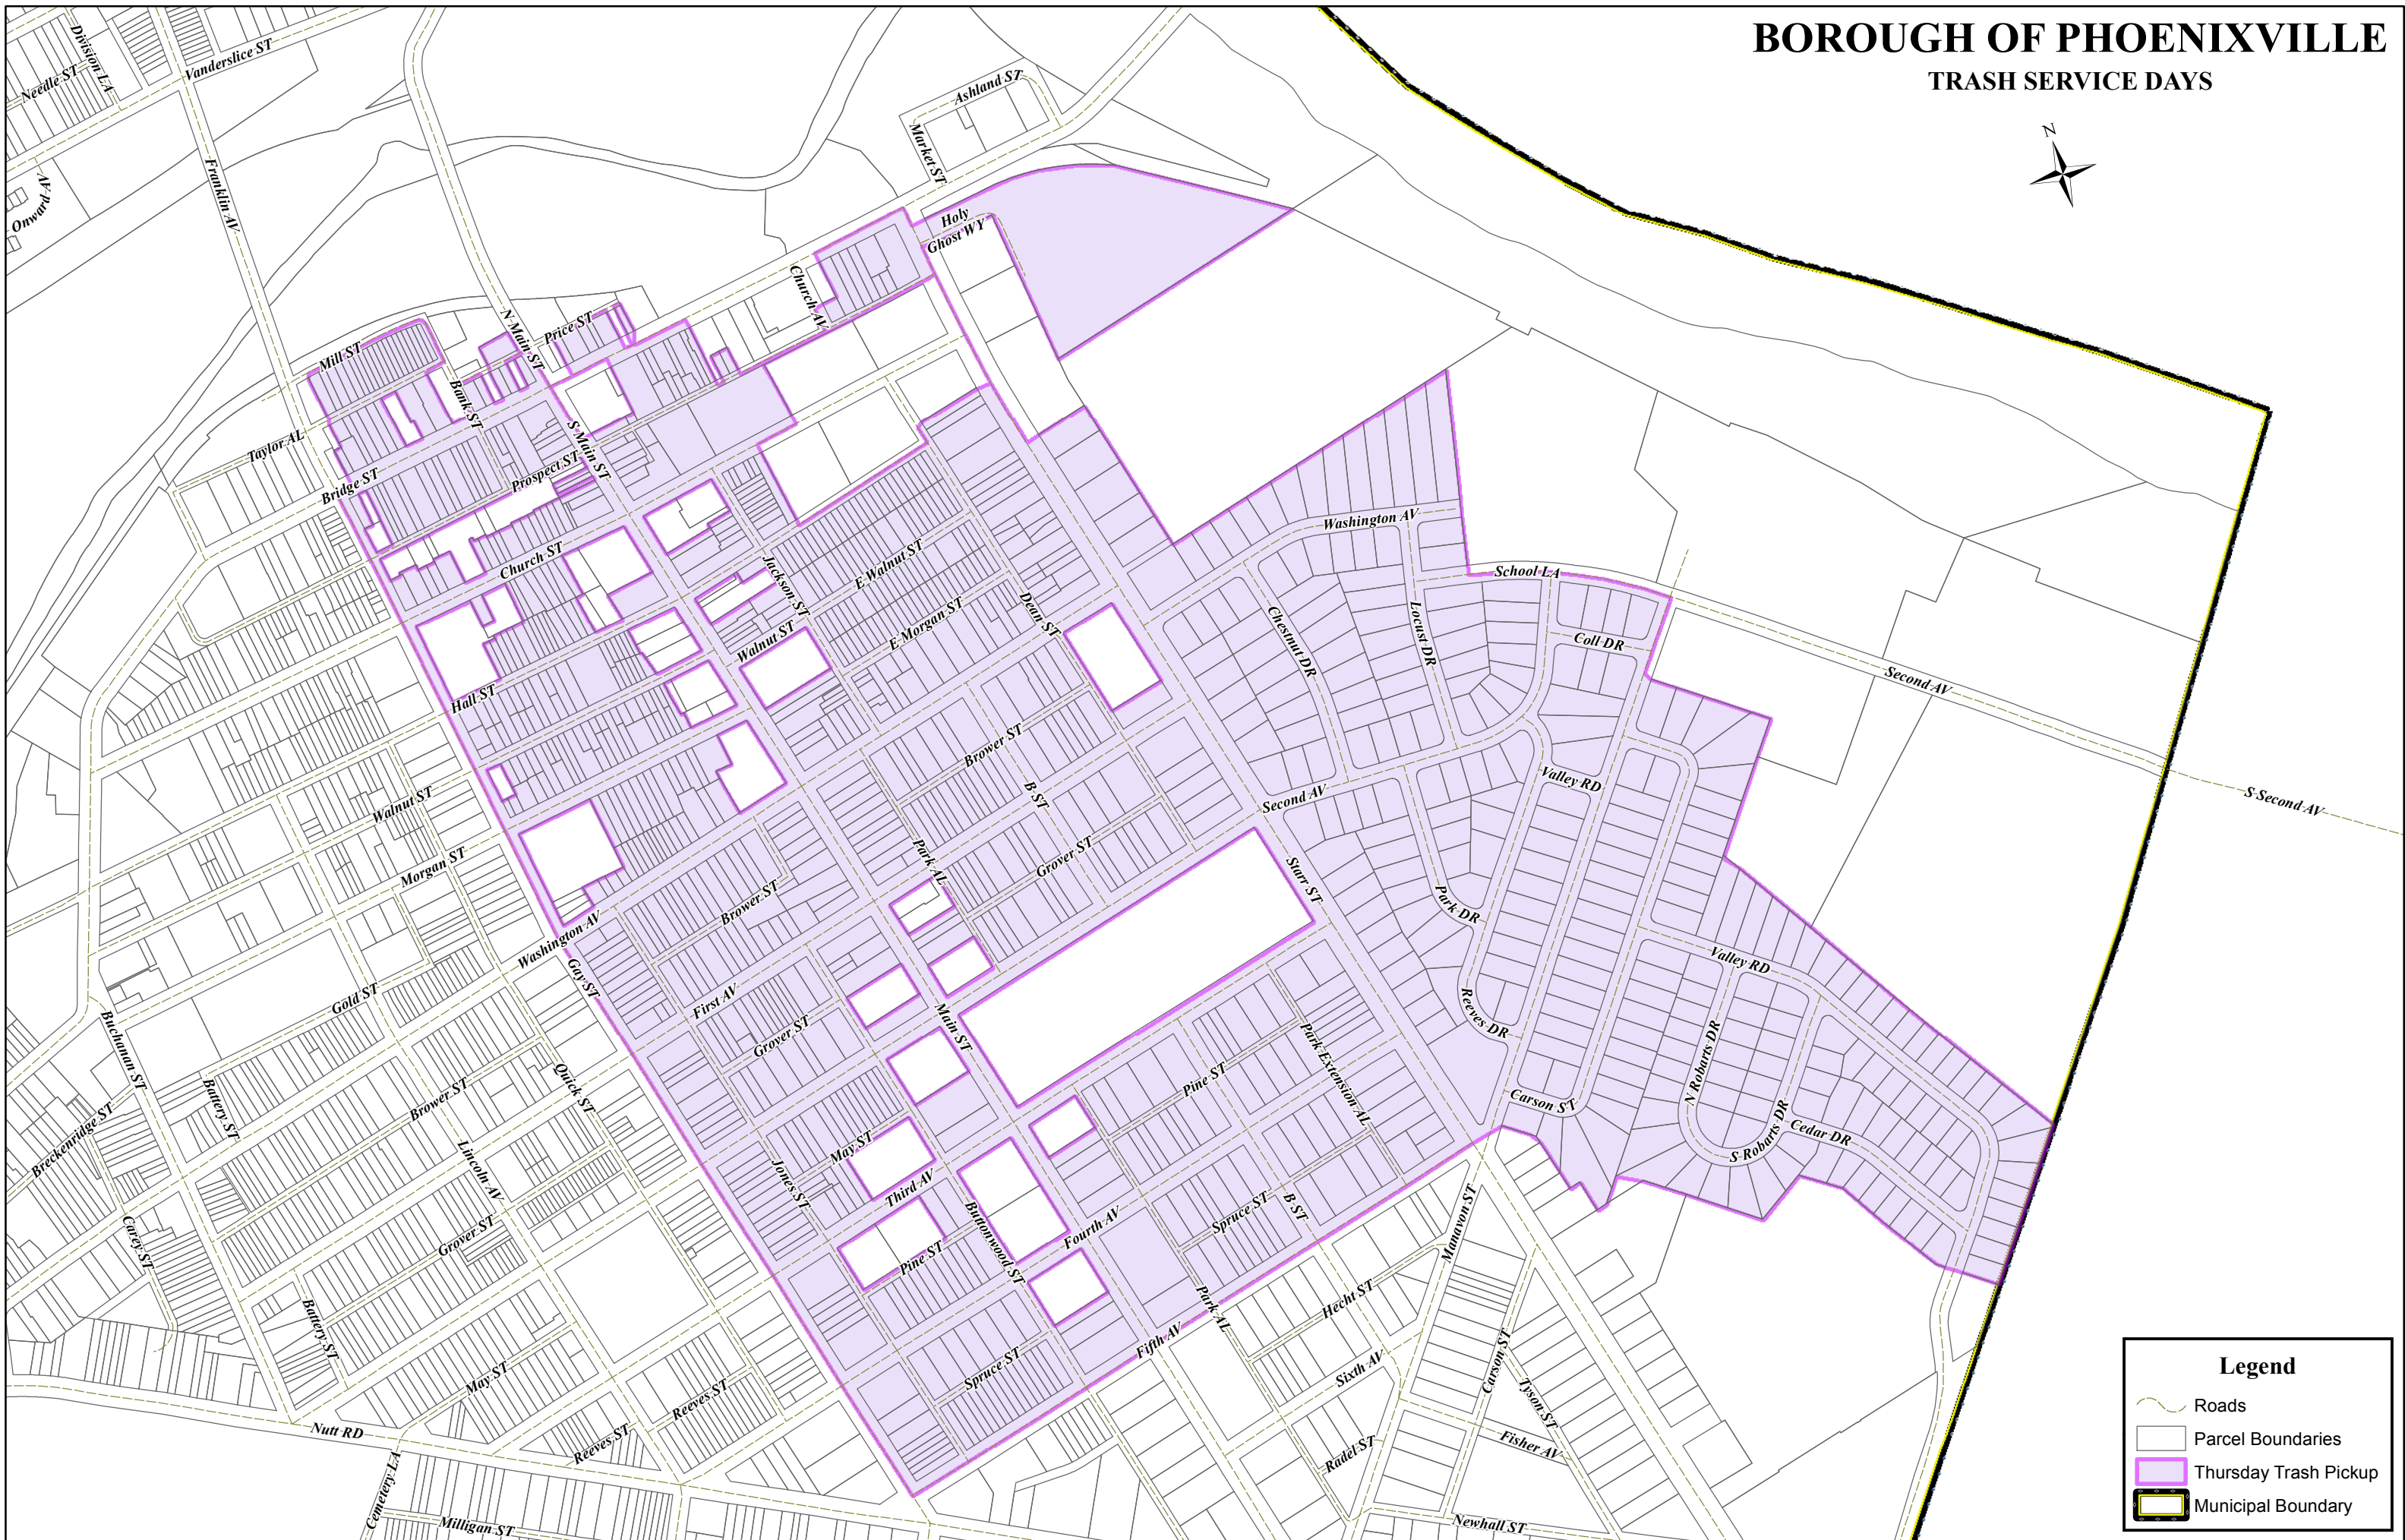

# BOROUGH OF PHOENIXVILLE

## TRASH SERVICE DAYS

**Legend**

-  Roads
-  Parcel Boundaries
-  Thursday Trash Pickup
-  Municipal Boundary