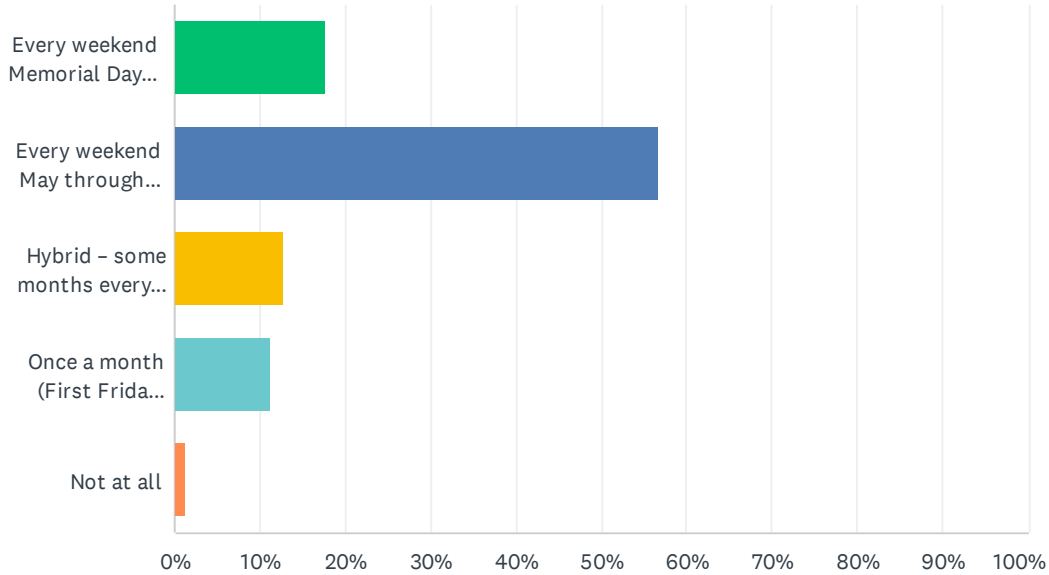

## What time of day have you visited? (Select all that apply)

Answered: 2,324 Skipped: 137

ANSWER CHOICES	RESPONSES	
Morning	61.14%	1,421
Afternoon	85.15%	1,979
Evening	94.41%	2,194
Total Respondents: 2,324		

## What was the reason for your visit? (Select all that apply)

Answered: 2,324 Skipped: 137

ANSWER CHOICES	RESPONSES	
Retail	68.67%	1,596
Food/Drink	97.46%	2,265
Service	25.60%	595
Other (please specify)	27.19%	632
Total Respondents: 2,324		

## How often would you like to see the PXV InsideOut - Open Air Experience occur during the 2024 season?

Answered: 2,324 Skipped: 137

ANSWER CHOICES	RESPONSES	
Every weekend Memorial Day through Labor Day	17.73%	412
Every weekend May through November	56.76%	1,319
Hybrid – some months every weekend, others just for First Friday weekends	12.74%	296
Once a month (First Friday Weekend)	11.40%	265
Not at all	1.38%	32
<b>TOTAL</b>		<b>2,324</b>