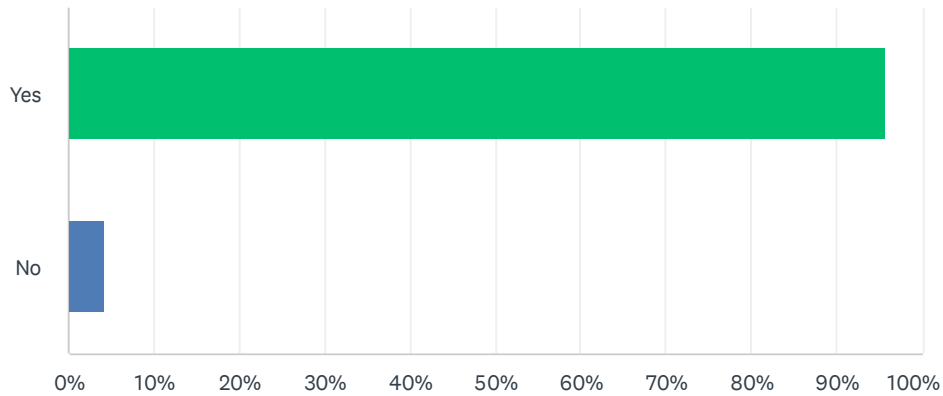

## Which best describes you?

Answered: 2,461 Skipped: 0

ANSWER CHOICES	RESPONSES	
I live in the Borough of Phoenixville.	71.92%	1,770
I am a visitor of the Borough of Phoenixville.	28.08%	691
TOTAL		2,461

# Have you taken advantage of the PXV InsideOut - Open Air Experience by visiting downtown or patronizing a downtown business during one of the PXV Inside Out - Open Air Experience weekends?

Answered: 2,461 Skipped: 0