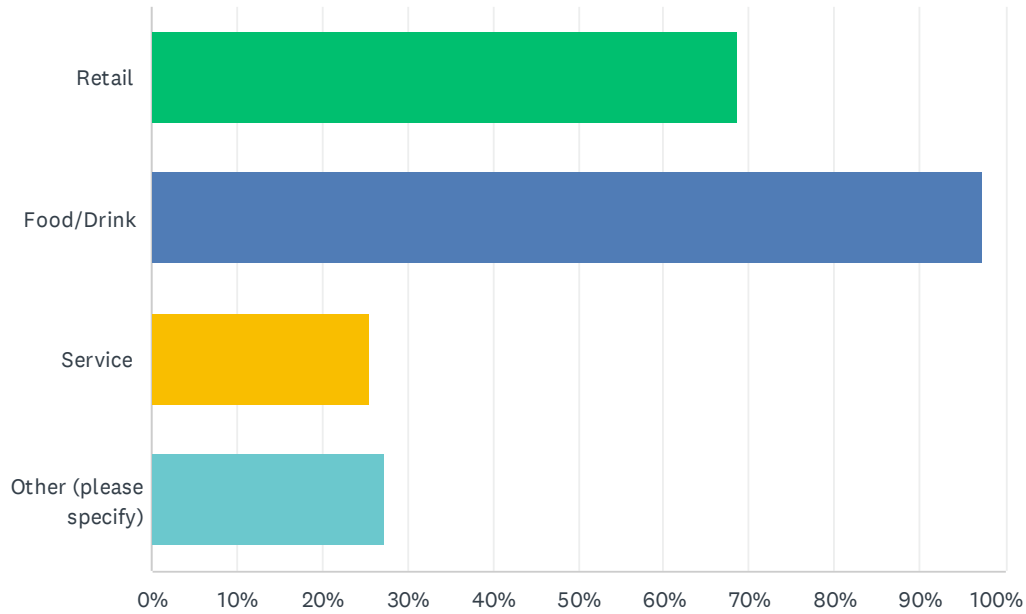

## What time of day have you visited? (Select all that apply)

Answered: 2,324 Skipped: 137

ANSWER CHOICES	RESPONSES	
Morning	61.14%	1,421
Afternoon	85.15%	1,979
Evening	94.41%	2,194
Total Respondents: 2,324		

## What was the reason for your visit? (Select all that apply)

Answered: 2,324 Skipped: 137

ANSWER CHOICES	RESPONSES	
Retail	68.67%	1,596
Food/Drink	97.46%	2,265
Service	25.60%	595
Other (please specify)	27.19%	632
Total Respondents: 2,324		