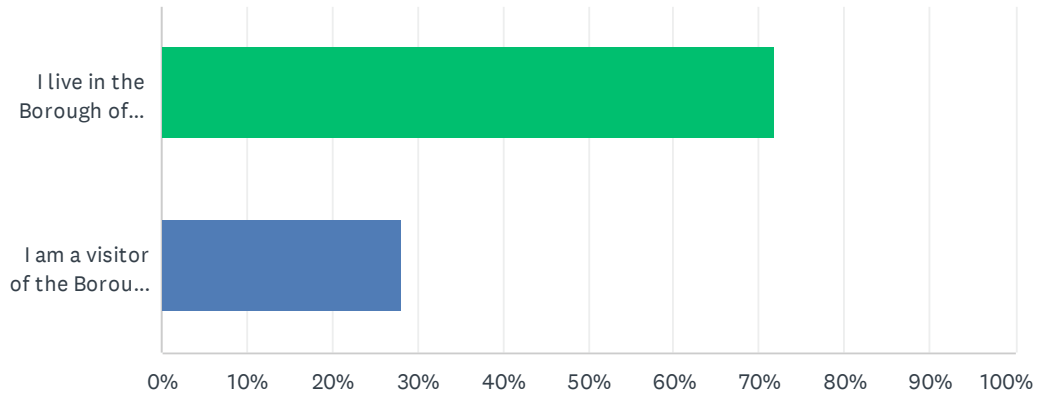

2024 PXV InsideOut -  
Open Air Experience General Population Survey

## Which best describes you?

Answered: 2,461 Skipped: 0

ANSWER CHOICES	RESPONSES	
I live in the Borough of Phoenixville.	71.92%	1,770
I am a visitor of the Borough of Phoenixville.	28.08%	691
TOTAL		2,461