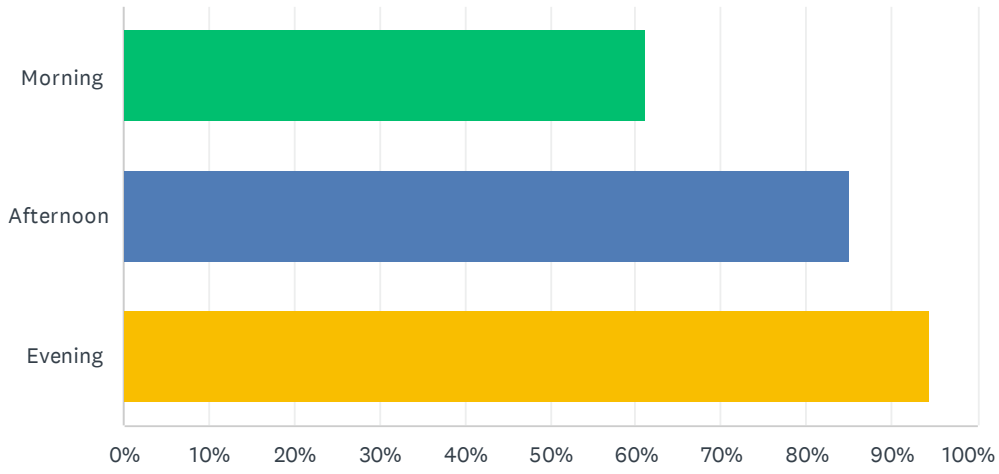

## Which best describes you?

Answered: 2,461 Skipped: 0

ANSWER CHOICES	RESPONSES	
I live in the Borough of Phoenixville.	71.92%	1,770
I am a visitor of the Borough of Phoenixville.	28.08%	691
TOTAL		2,461

# Have you taken advantage of the PXV InsideOut - Open Air Experience by visiting downtown or patronizing a downtown business during one of the PXV Inside Out - Open Air Experience weekends?

Answered: 2,461 Skipped: 0

ANSWER CHOICES	RESPONSES
Yes	95.81% 2,358
No	4.19% 103
TOTAL	2,461

## What time of day have you visited? (Select all that apply)

Answered: 2,324 Skipped: 137

ANSWER CHOICES	RESPONSES	
Morning	61.14%	1,421
Afternoon	85.15%	1,979
Evening	94.41%	2,194
Total Respondents: 2,324		